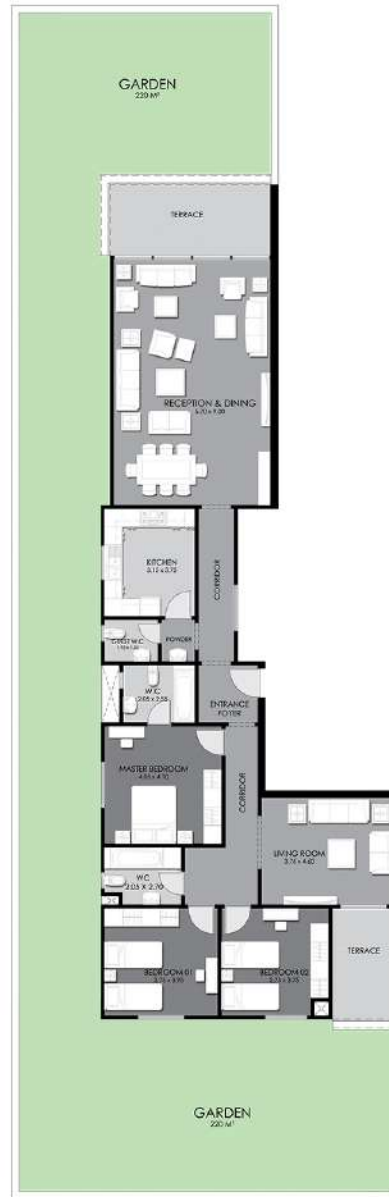

MIDTOWN

— NEW CAPITAL —

CONDO

LAYOUT

MIDTOWN  
— NEW CAPITAL —  
CONDO

MIDTOWN  
— NEW CAPITAL —  
CONDO

PHASE

2

Now is the time to select  
your new apartment

LAYOUT

MIDTOWN  
— NEW CAPITAL —  
CONDO

MIDTOWN  
— NEW CAPITAL —  
CONDO

# GROUND FLOOR

PROPOSAL 01

PROPOSAL 02

**GROUND - TYPE - A**  
250 m<sup>2</sup> + 220 m<sup>2</sup> Garden

**GROUND - TYPE - A & B**  
260 m<sup>2</sup> + 75 m<sup>2</sup> Garden

**GROUND - TYPE - A & B**  
210 m<sup>2</sup> + 70 m<sup>2</sup> Garden

TYPE - B

**GROUND - TYPE - B**  
115 m<sup>2</sup> + 105 m<sup>2</sup> Garden

TYPE - B

**GROUND - TYPE - B**  
130 m<sup>2</sup> + 115 m<sup>2</sup> Garden

TYPE - C

TYPE - D

**GROUND - TYPE - C & D**  
110 m<sup>2</sup> + 60 m<sup>2</sup> Garden